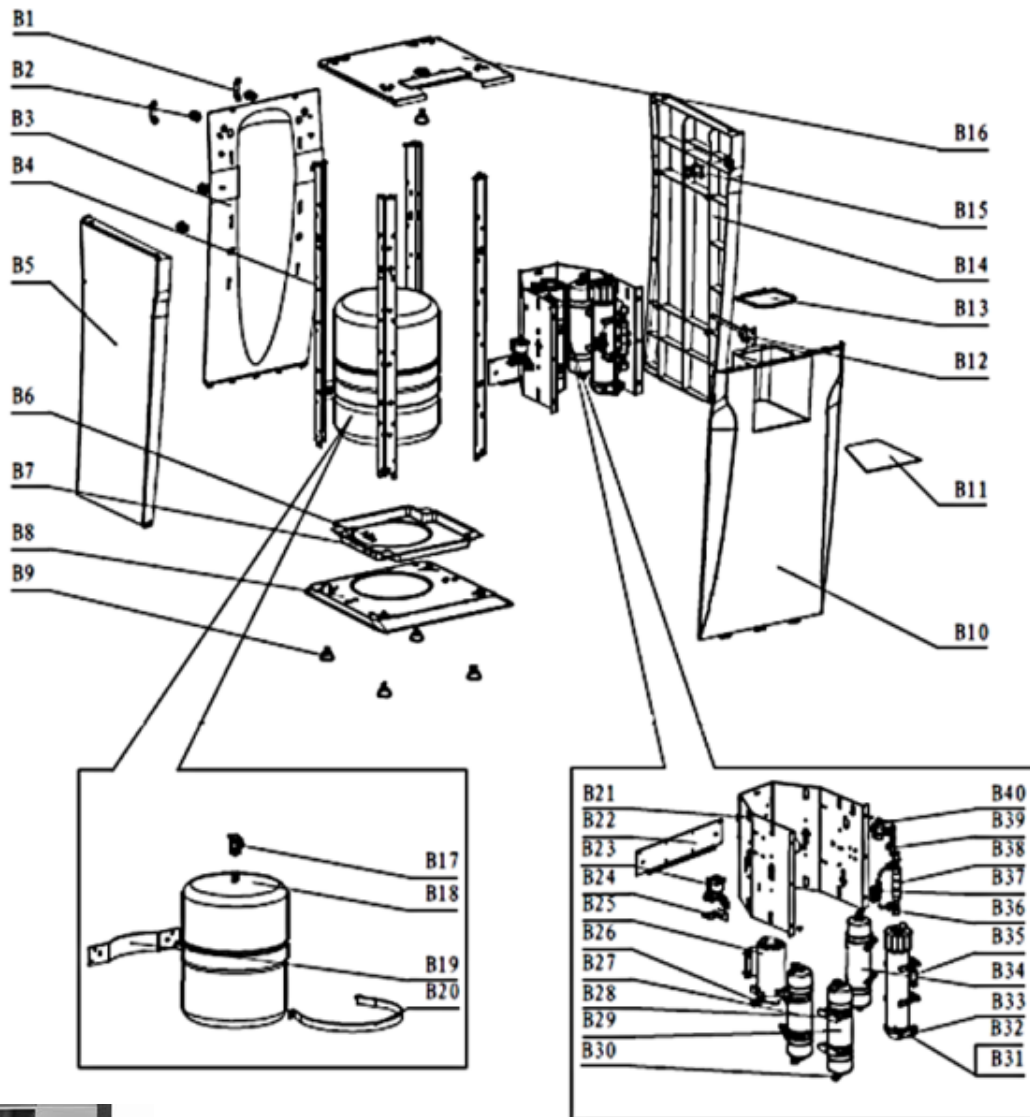

WL400 BASE MAIN PARTS DRAWING AND PARTS LIST

WL400 BASE LAYOUT DRAWING AND PARTS LIST

No	Part No	Description	WLCP Part No	Stocked?
B1	ST-8342	Fixing Bracket – Base Cabinet Back Panel	NA	No
B2	PU-4028	JG Bulkhead Connector Union 1/4" * 1/4"(PI1208S)	10-3067	Yes
B2.1	AK-0014-B	1.8mm Flow Restrictor	NA	Yes
B3	ST-8273	Base Cabinet Back Panel	NA	No
B4	ST-8270	Base Cabinet Support Frame	NA	No
B5	PL-1339	Base Cabinet Plastic Side Panel-L	PL-1339	Yes
B6	ST-8207CN	Leak containment tray Clip (sensor 0.5mm)	12-3180	Yes
B7	PL-1375	RO Base Cabinet Leak Containment Tray	PL-1375	Yes
B8	ST-8269	Base Cabinet Down Base	NA	No
B9	ST-8016	Unit Control Rubber Feet	10-3083	Yes
B10	PL-1341-A	Base Cabinet Front Down Panel Silver	PL-1341-A	Yes
B11	ST-8336	Cup Dispenser Hole Metal Cover	ST-8336	Yes
B12	ST-8272	Base Cabinet Door Lock Bracket	ST-8272	Yes
B13	PL-1343	Base Cabinet Cup Dispenser Cover	PL-1343	Yes
B14	PL-1340	Base Cabinet Plastic Side Panel-R	PL-1340	Yes
B15	PL-1342	Base Cabinet Door Lock Cover	PL-1342	Yes
B16	ST-8268	Base Cabinet Upper Shelf	NA	No
B17	PU-4082	HG Shut Off Valve NPT 5/16" * 1/4" (PPSV00822W)	12-6102	Yes
B18	CT-2056-A	RO Bladder Tank – 4 Gallons	CT-2056-A	Yes
B19	ST-8337	RO Bladder Tank (4 Gallon) holding bracket 1	ST-8337	Yes
B20	ST-8338	RO Bladder Tank (4 Gallon) holding bracket 2	ST-8338	Yes
B21	ST-8333	RO filter bracket	ST-8333	Yes
B22	ST-8334	RO filter bracket support	ST-8334	Yes
B23	PU-4017-B	Hot and Cold Solenoid Valve DC24 300mm Wire	PU-4017-B	Yes
B24	ST-8300	Firewall C&S Fixing Bracket to Upper Shelf	ST-8300	Yes
B25	CT-2035-E	Water Pressure Pump DC24	10-7235	Yes
B26	PU-4010	JG Equal Straight Connector 1/4"(PI0408S)	NA	No
B27	RO-0002-A	Pre-Carbon Filter – Micro	10-8055	Yes
B28	PU-4024	3" Filter Clip	10-3099	Yes